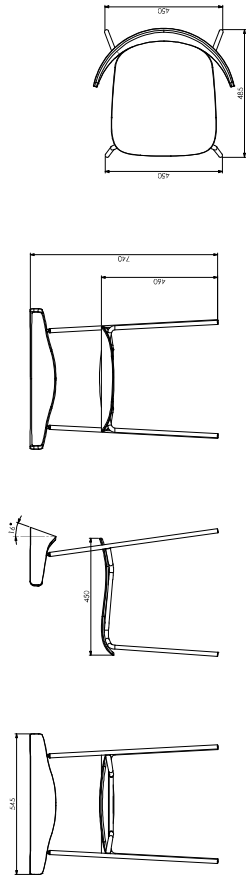

The Hug chair is perfect for every occasion, every person and every place. It can be suspended to a table by its frame, to facilitate cleaning and making everyday life a little simpler.

Design Jens Fager