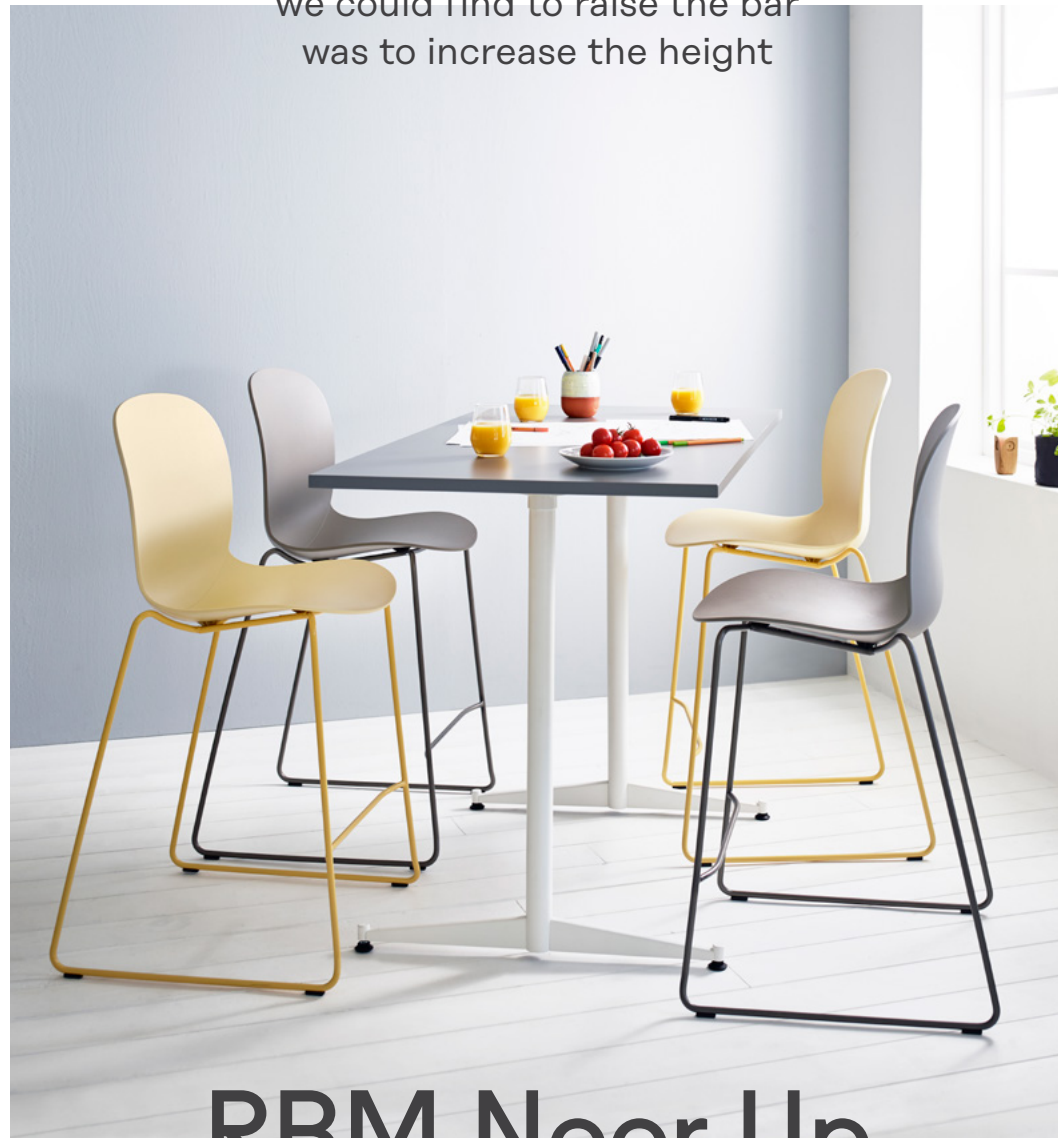

The only thinkable way
we could find to raise the bar
was to increase the height

RBM Noor Up

63 centimetres above the floor is our secret. It's a perfect height for social sitting and a perfect way of keeping the conversation going. For a long time.

RBM Noor Up makes you sit comfortable, and when seated next to a 90 cm table with good friends, the ergonomic social seating is complete.

6090/6095:

- 63 cm seating height, perfect fit for 90 cm high tables
- 6–8 mm PP and 6,7 mm 3D veneer shells
- Weight: 6060 (6,6 kg) 6065 (6,2 kg)
- 12 mm steel sledgebase
- Stackable up to 5 chairs
- Tested in accordance with EN 16139
- GREENGUARD (RBM Noor 6090)
- Environmental Product Declaration (EPD)