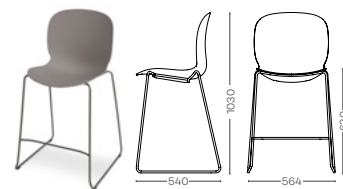

63 centimetres above the floor is our secret. It's a perfect height for social sitting and a perfect way of keeping the conversation going. For a long time.

RBM Noor Up makes you sit comfortable, and when seated next to a 90 cm table with good friends, the ergonomic social seating is complete.

6090/6095:

- 63 cm seating height, perfect fit for 90 cm high tables
- 6–8 mm PP and 6,7 mm 3D veneer shells
- Weight: 6060 (6,6 kg) 6065 (6,2 kg)
- 12 mm steel sledgebase
- Stackable up to 5 chairs
- Tested in accordance with EN 16139
- GREENGUARD (RBM Noor 6090)
- Environmental Product Declaration (EPD)