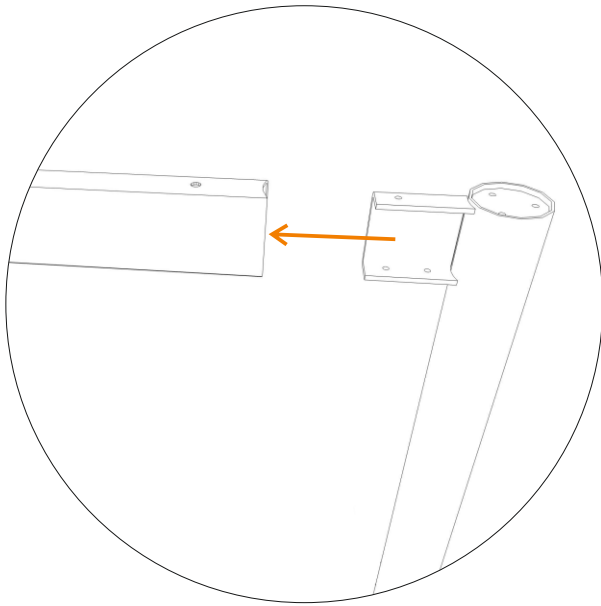

x2/gavel

x4/kopplings-
gavel

Montera den korta balken på gavlarna.
Assemble the short beam on the gables.

2a

x8/gavel

x13/kopplings-
gavel

Montera skivfästen på gavlarna.
Assemble table holds on the gables.

Assemble the connection fittings on the tabletops.
Finish by screw the beam and the stand in the tabletop, not predrilled holes.