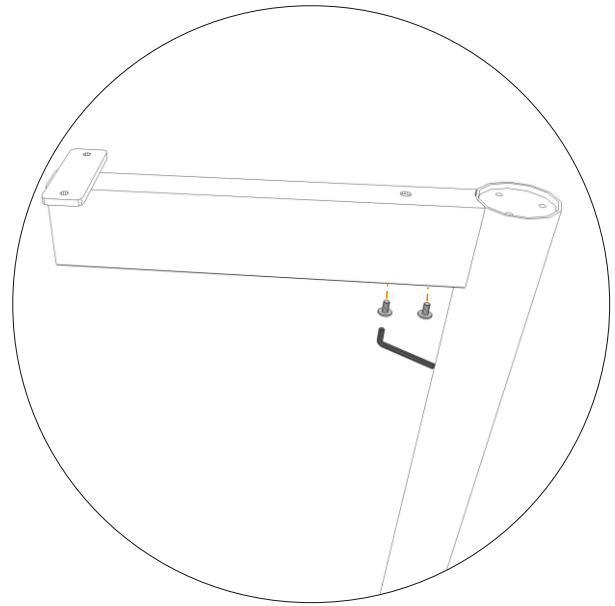

x2/gavel

x4/kopplings-
gavel

Montera den korta balken på gavlarna.
Assemble the short beam on the gables.

2a

x8/gavel

x13/kopplings-
gavel

Montera skivfästen på gavlarna.
Assemble table holds on the gables.

Assemble the connection fittings on the tabletops.
Finish by screw the beam and the stand in the tabletop, not predrilled holes.