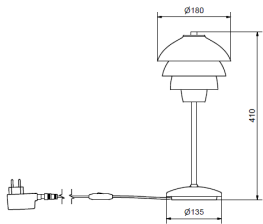

**10**  
**Brass**

Item no.	4211
Category	Table lamp
Material	Metall
Cord length	1,75 m
Switch	On cord
Dimable function	No
Voltage	230V/12V
Socket	GY6,35
Wattage max	5W LED
Light source included	No
Energy Class	A++ - E
Classification	
IP Class	IP20
Height mm	411
Ø mm	180
Product weight kg	1,9 kg