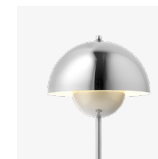

Flowerpot <sup>VP3</sup>  
Verner Panton  
1968

H: 50 cm / 19.7 in

Shade Ø: 23 cm / 9.1 in

## → Stock item

Beige Red (RAL 3012), Light Blue (NCS S 3020-R90B), Mustard (NCS S 3060-Y10R), Red Brown (RAL 8012), Grey Beige (NCS S 4005-Y20R), Dark Green (NCS S 8010-B70G), White (RAL 9010), Matt Black (RAL 9017), Matt Light, Grey (PT 3U), Matt White (RAL 9003), Stone Blue (NCS S 6005-B80G), Pale Sand (RAL1000), Signal Green (RAL6032), Polished Brass, Stainless Steel.

→ Beige Red

→ Red Brown

→ Light Blue

→ Stone Blue

→ Grey Beige

→ Matt Light  
Grey

→ White

→ Matt White

→ Matt Black

→ Pale Sand

→ Signal Green

→ Polished Brass

→ Stainless Steel