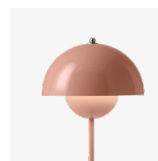

Flowerpot <sup>VP3</sup>  
Verner Panton  
1968

H: 50 cm / 19.7 in

Shade Ø: 23 cm / 9.1 in

## → Stock item

Beige Red (RAL 3012), Light Blue (NCS S 3020-R90B), Mustard (NCS S 3060-Y10R), Red Brown (RAL 8012), Grey Beige (NCS S 4005-Y20R), Dark Green (NCS S 8010-B70G), White (RAL 9010), Matt Black (RAL 9017), Matt Light, Grey (PT 3U), Matt White (RAL 9003), Stone Blue (NCS S 6005-B80G), Pale Sand (RAL1000), Signal Green (RAL6032), Polished Brass, Stainless Steel.

## Related products

VP1

VP2

VP4

VP7

VP9

→ Dark Green

→ Mustard

→ Beige Red

→ Red Brown

→ Light Blue

→ Stone Blue

→ Grey Beige

→ Matt Light  
Grey

→ White

→ Matt White