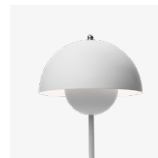

Flowerpot <sup>VP3</sup>  
Verner Panton  
1968

H: 50 cm / 19.7 in

Shade Ø: 23 cm / 9.1 in

# Flowerpor<sup>VP3</sup> Verner Panton 1968

## → Stock item

Beige Red (RAL 3012), Light Blue (NCS S 3020-R90B), Mustard (NCS S 3060-Y10R), Red Brown (RAL 8012), Grey Beige (NCS S 4005-Y20R), Dark Green (NCS S 8010-B70G), White (RAL 9010), Matt Black (RAL 9017), Matt Light, Grey (PT 3U), Matt White (RAL 9003), Stone Blue (NCS S 6005-B80G), Pale Sand (RAL1000), Signal Green (RAL6032), Polished Brass, Stainless Steel.

→ Beige Red

→ Red Brown

→ Light Blue

→ Stone Blue

→ Grey Beige

→ Matt Light  
Grey

→ White

→ Matt White