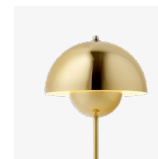

Flowerpot <sup>VP3</sup>  
Verner Panton  
1968

H: 50 cm / 19.7 in

Shade Ø: 23 cm / 9.1 in

## → Stock item

Beige Red (RAL 3012), Light Blue (NCS S 3020-R90B), Mustard (NCS S 3060-Y10R), Red Brown (RAL 8012), Grey Beige (NCS S 4005-Y20R), Dark Green (NCS S 8010-B70G), White (RAL 9010), Matt Black (RAL 9017), Matt Light, Grey (PT 3U), Matt White (RAL 9003), Stone Blue (NCS S 6005-B80G), Pale Sand (RAL1000), Signal Green (RAL6032), Polished Brass, Stainless Steel.

→ Beige Red

→ Red Brown

→ Light Blue

→ Stone Blue

→ Grey Beige

→ Matt Light  
Grey

→ White

→ Matt White

→ Matt Black

→ Pale Sand

→ Signal Green

→ Polished Brass

→ Stainless Steel