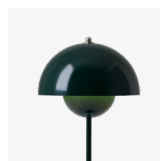

Flowerpot <sup>VP3</sup>  
Verner Panton  
1968

H: 50 cm / 19.7 in

Shade Ø: 23 cm / 9.1 in

# Flowerpor<sup>VP3</sup> Verner Panton 1968

## → Stock item

Beige Red (RAL 3012), Light Blue (NCS S 3020-R90B), Mustard (NCS S 3060-Y10R), Red Brown (RAL 8012), Grey Beige (NCS S 4005-Y20R), Dark Green (NCS S 8010-B70G), White (RAL 9010), Matt Black (RAL 9017), Matt Light, Grey (PT 3U), Matt White (RAL 9003), Stone Blue (NCS S 6005-B80G), Pale Sand (RAL1000), Signal Green (RAL6032), Polished Brass, Stainless Steel.

## Related products

VP1

VP2

VP4

VP7

VP9

→ Dark Green

→ Mustard