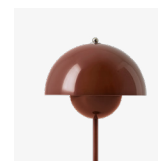

Flowerpot <sup>VP3</sup>  
Verner Panton  
1968

H: 50 cm / 19.7 in

Shade Ø: 23 cm / 9.1 in

## → Stock item

Beige Red (RAL 3012), Light Blue (NCS S 3020-R90B), Mustard (NCS S 3060-Y10R), Red Brown (RAL 8012), Grey Beige (NCS S 4005-Y20R), Dark Green (NCS S 8010-B70G), White (RAL 9010), Matt Black (RAL 9017), Matt Light, Grey (PT 3U), Matt White (RAL 9003), Stone Blue (NCS S 6005-B80G), Pale Sand (RAL1000), Signal Green (RAL6032), Polished Brass, Stainless Steel.

## Related products

VP1

VP2

VP4

VP7

VP9

→ Dark Green

→ Mustard

→ Beige Red

→ Red Brown

→ Light Blue

→ Stone Blue

→ Grey Beige

→ Matt Light  
Grey

→ White

→ Matt White