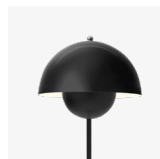

Flowerpot <sup>VP3</sup>  
Verner Panton  
1968

H: 50 cm / 19.7 in

Shade Ø: 23 cm / 9.1 in

## → Stock item

Beige Red (RAL 3012), Light Blue (NCS S 3020-R90B), Mustard (NCS S 3060-Y10R), Red Brown (RAL 8012), Grey Beige (NCS S 4005-Y20R), Dark Green (NCS S 8010-B70G), White (RAL 9010), Matt Black (RAL 9017), Matt Light, Grey (PT 3U), Matt White (RAL 9003), Stone Blue (NCS S 6005-B80G), Pale Sand (RAL1000), Signal Green (RAL6032), Polished Brass, Stainless Steel.

→ Beige Red

→ Red Brown

→ Light Blue

→ Stone Blue

→ Grey Beige

→ Matt Light  
Grey

→ White

→ Matt White

→ Matt Black

→ Pale Sand

→ Signal Green

→ Polished Brass

→ Stainless Steel